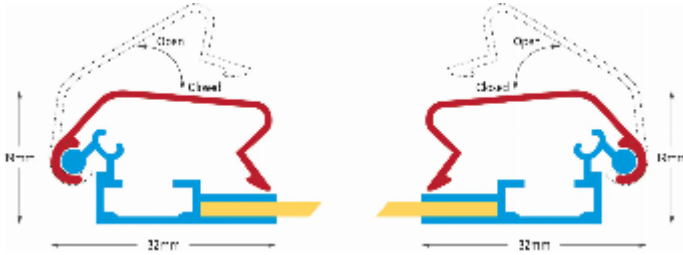

PRODUCT PHOTOS

T 1300 727 950

E sales@snapperdisplay.com.au

W snapperdisplay.com.au

*All information, including prices, are correct as of April 20, 2026 12:45 am AWST