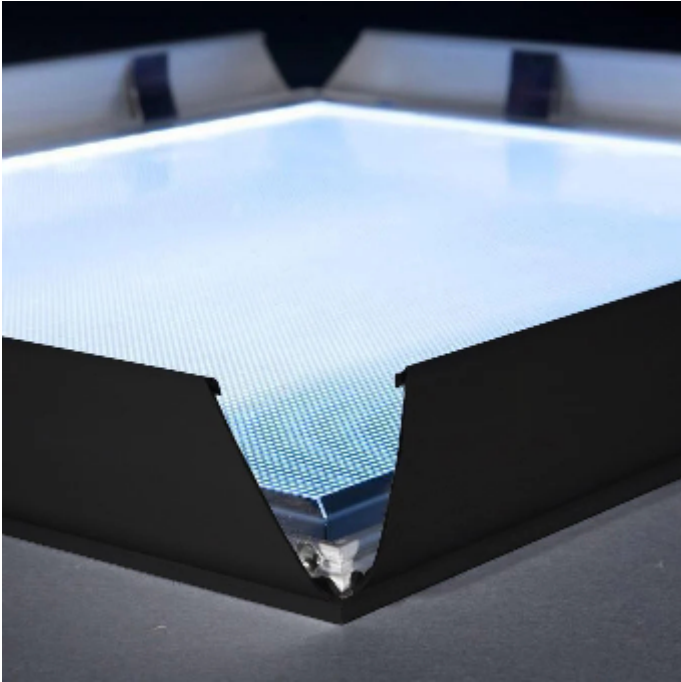

PRODUCT PHOTOS

T 1300 727 950

E sales@snapperdisplay.com.au

W snapperdisplay.com.au

*All information, including prices, are correct as of April 15, 2026 8:51 am AWST