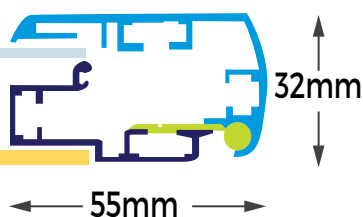

CUSTOM OPTIONS

- Custom options are available on this product.
- Please request a quote.

SPECIFICATIONS

- 52mm wide, 30mm deep lockable frame
- Stocked in sizes from A3 to A0 and sizes of multiple A4 pages such as 4xA4, 6xA4, 9xA4 and 12xA4
- Magnets are supplied to hold poster in place
- Custom made sizes available
- Interior or exterior use
- Weatherproof

SPECIFICATIONS

- 52mm wide, 30mm deep lockable frame
- Stocked in sizes from A3 to A0 and sizes of multiple A4 pages such as 4xA4, 6xA4, 9xA4 and 12xA4
- Custom made sizes available
- Interior or exterior use
- Weatherproof

ADDITIONAL INFORMATION

- A0 (841x1189mm)
- A1 (594x841mm)
- A2 (420x594mm)
- A3 (297x420mm)
- 4xA4
- 6xA4
- 9xA4
- 12xA4
- Silver

CUSTOM OPTIONS

- Custom options are available on this product.
- Please request a quote.