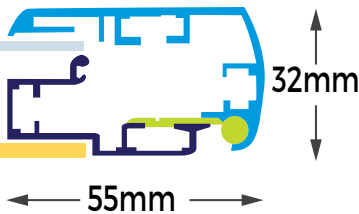

CUSTOM OPTIONS

- Custom options are available on this product.
- Please request a quote.

SPECIFICATIONS

- 52mm wide, 30mm deep lockable frame
- Stocked in sizes from A3 to A0 and sizes of multiple A4 pages such as 4xA4, 6xA4, 9xA4 and 12xA4
- Magnets are supplied to hold poster in place
- Custom made sizes available
- Interior or exterior use
- Weatherproof

SPECIFICATIONS

- 52mm wide, 30mm deep lockable frame
- Stocked in sizes from A3 to A0 and sizes of multiple A4 pages such as 4xA4, 6xA4, 9xA4 and 12xA4
- Custom made sizes available
- Interior or exterior use
- Weatherproof

ADDITIONAL INFORMATION

- A0 (841x1189mm)
- A1 (594x841mm)
- A2 (420x594mm)
- A3 (297x420mm)
- 4xA4
- 6xA4
- 9xA4
- 12xA4
- Silver

CUSTOM OPTIONS

- Custom options are available on this product.
- Please request a quote.