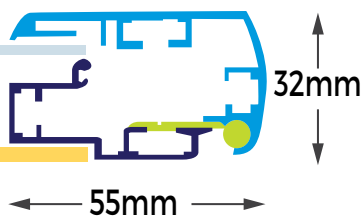

DESCRIPTION

SECURE, HIGH QUALITY NOTICE BOARD

- Premier range of key lockable notice boards
- Perfect for indoor and outdoor use
- Extremely durable
- Weather proof
- Vandal resistant
- Export quality
- Aluminium – weather resistant & corrosion free
- Also available with Magnetic/White Board or Pin Board backing
- Standard colour option: Silver
- Custom colours also available

SPECIFICATIONS

- 52mm wide, 30mm deep lockable frame
- Stocked in sizes from A3 to A0 and sizes of multiple A4 pages such as 4xA4, 6xA4, 9xA4 and 12xA4
- Custom made sizes available
- Interior or exterior use
- Weatherproof

ADDITIONAL INFORMATION

- A0 (841x1189mm)
- A1 (594x841mm)
- A2 (420x594mm)
- A3 (297x420mm)
- 4xA4
- 6xA4
- 9xA4
- 12xA4
- Silver

CUSTOM OPTIONS

- Custom options are available on this product.
- Please request a quote.