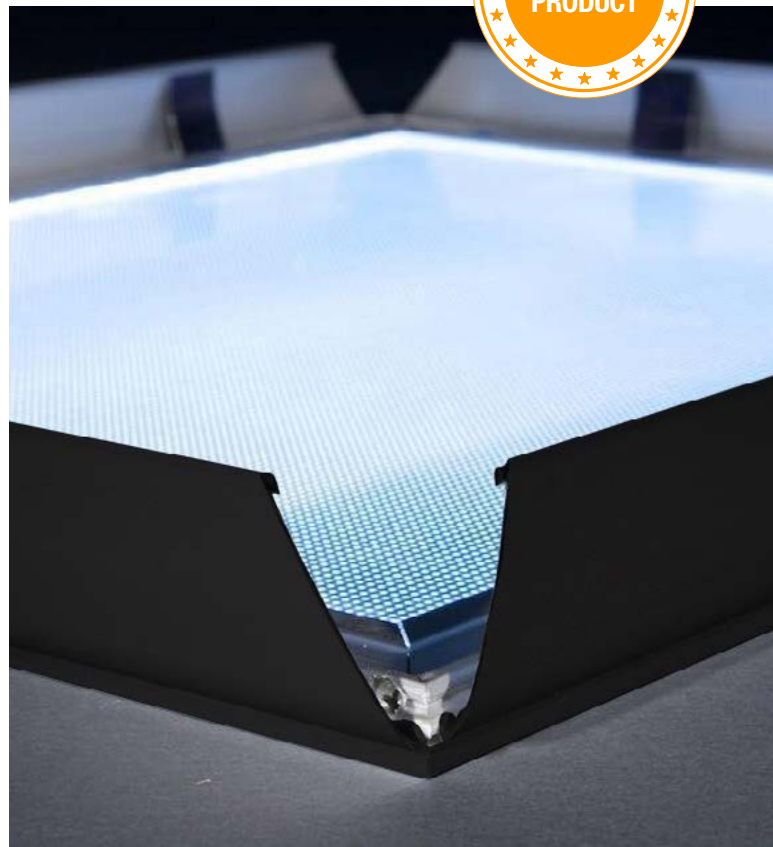

DESCRIPTION

Just unpack plug into wall socket and away you go (cones will pre drilled for easy wall mounting) - takes a 27x40" poster.

- Ready to go, just plug in play. Each light box comes to your home assembled and ready to hang up
- Assembled in Australia
- Crafted out of black anodized aluminum
- Easily replace the inner poster at ANY time with your favorite 27x40" posters
- Absolutely NO buzzing or radiant noises with our state-of-the-art LED lighting technology
- These plug in to a normal electrical outlet with a 12V DC adapter plug-in (external transformer visible)
- Advertising on movie posters, event promotions, retail stores, restaurant, art display, trade show, car dealership, hospitals, libraries, shops, offices, menu boards, jewelry store and hotels.

SPECIFICATIONS

- Black frame only
- Only 18mm deep, 32mm wide
- Acrylic light diffuser panels
- Runs on 12V, energy efficient
- Accepts material up to 9mm thickness
- Normally fitted with 5mm coreflute backing and 2mm clear PVC overlay

ADDITIONAL INFORMATION

- 27x40 inches, black